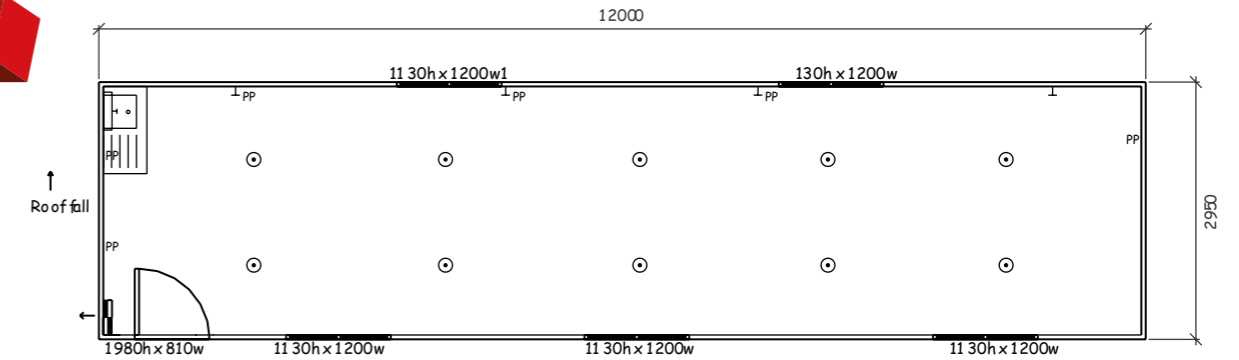

CUBE LUNCH ROOM SUITES

6

4.8 x 2.95m

7

6.0 x 2.95m

8

9.6 x 2.95m

9

12.0 x 2.95m

CUBEINNOVATIONS | *We simply do it better!*