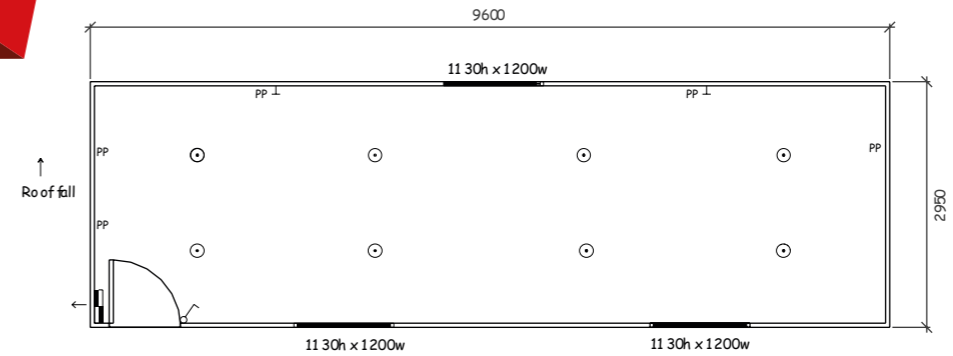

CUBE LUNCH ROOM SUITES

6

4.8 x 2.95m

7

6.0 x 2.95m

8

9.6 x 2.95m

9

12.0 x 2.95m

CUBEINNOVATIONS | *We simply do it better!*