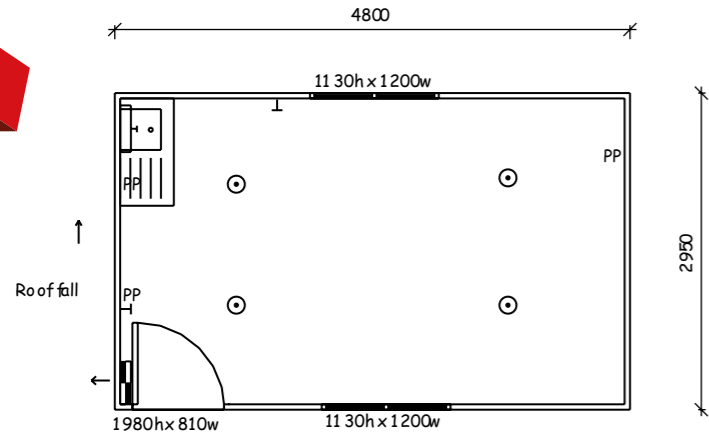

CUBE LUNCH ROOM SUITES

6

4.8 x 2.95m

7

6.0 x 2.95m

8

9.6 x 2.95m

9

12.0 x 2.95m

CUBEINNOVATIONS | *We simply do it better!*