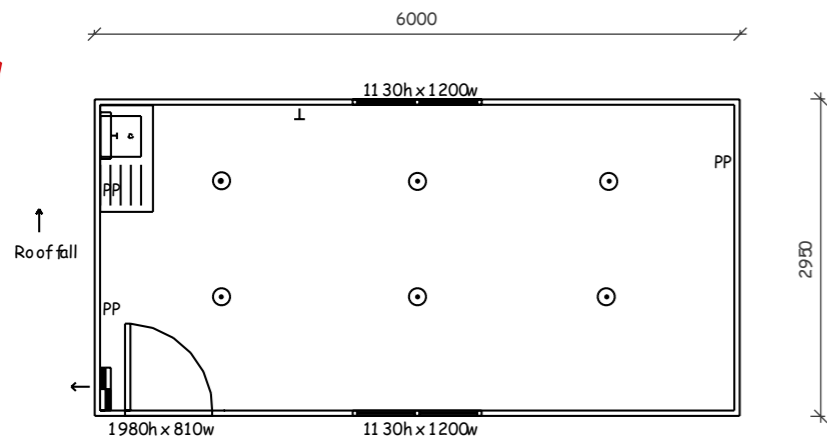

CUBE LUNCH ROOM SUITES

6

4.8 x 2.95m

7

6.0 x 2.95m

8

9.6 x 2.95m

9

12.0 x 2.95m

CUBEINNOVATIONS | *We simply do it better!*