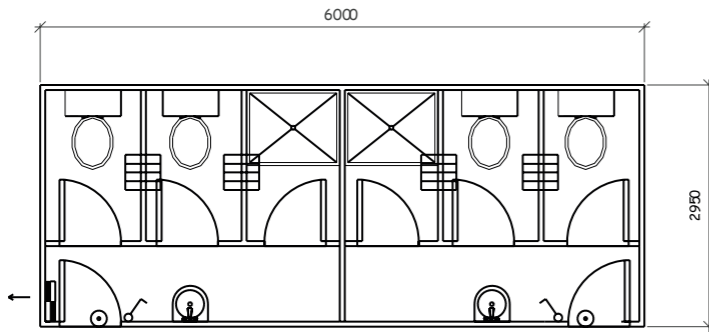

# CUBE ABLUTION SUITES

21

6.0 x 2.95m  
2 PAN / 1 SHOWER —  
2 PAN / 1 SHOWER

22

3.6 x 2.4m  
2-PAN 1 SHOWER

**CUBERent** | We simply do it better!

# CUBE ULILITY SUITES

23

3.0 x 2.95m