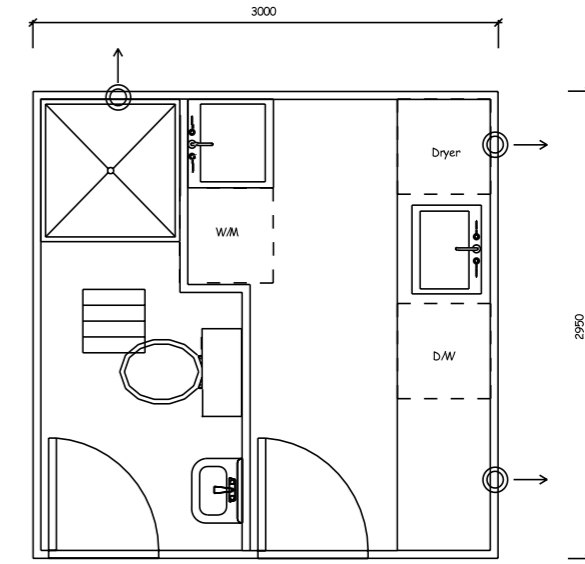

# CUBE ABLUTION SUITES

21

6.0 x 2.95m  
2 PAN / 1 SHOWER —  
2 PAN / 1 SHOWER

22

3.6 x 2.4m  
2-PAN 1 SHOWER

**CUBERent** | We simply do it better!

# CUBE ULILITY SUITES

23

3.0 x 2.95m

## FEATURES

- Shower
- Toilet
- Basin
- Laundry tub
- Kitchen sink/bench
- Powerpoints, lighting
- Extractor fans
- LPG hot water
- Washing machine, dryer, dishwasher provision/plumbing