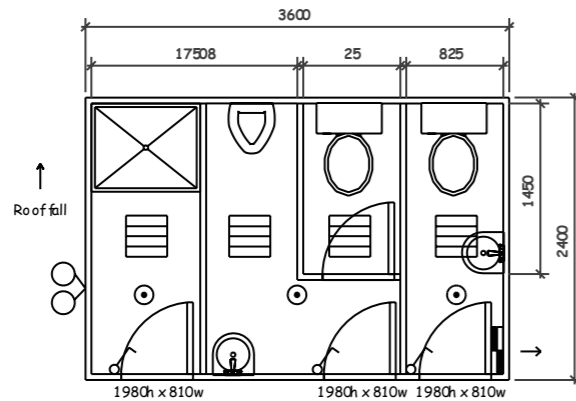

# CUBE ABLUTION SUITES

21

6.0 x 2.95m  
2 PAN / 1 SHOWER —  
2 PAN / 1 SHOWER

22

3.6 x 2.4m  
2-PAN 1 SHOWER

**CUBERent** | We simply do it better!

# CUBE ULILITY SUITES

23

3.0 x 2.95m